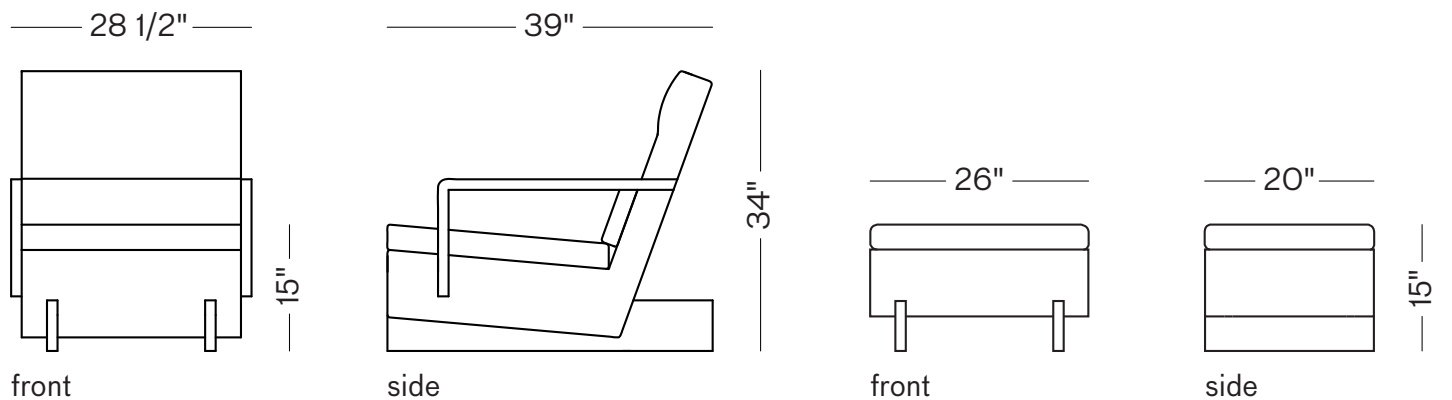

PRODUCT

The Trax Lounge & Ottoman's dramatic profile makes it an instant head turner. Its bold solid wood beam legs provide a sense of balance & luxurious precision. In addition the angled back, lumbar support system, and head rest create a truly relaxing environment. The cushions are constructed of low density memory foam which mold themselves to the shape of the body for maximum comfort.

TOTAL DIMENSIONS

Chair: W 28 1/2" D 39" H 34"
 Ottoman: W 26" D 20" H 15"

PRODUCT

The Trax Lounge & Ottoman's dramatic profile makes it an instant head turner. Its bold solid wood beam legs provide a sense of balance & luxurious precision. In addition the angled back, lumbar support system, and head rest create a truly relaxing environment. The cushions are constructed of low density memory foam which mold themselves to the shape of the body for maximum comfort.

TOTAL DIMENSIONS

Chair: W 26" D 39" H 34"
 Ottoman: W 26" D 20" H 15"